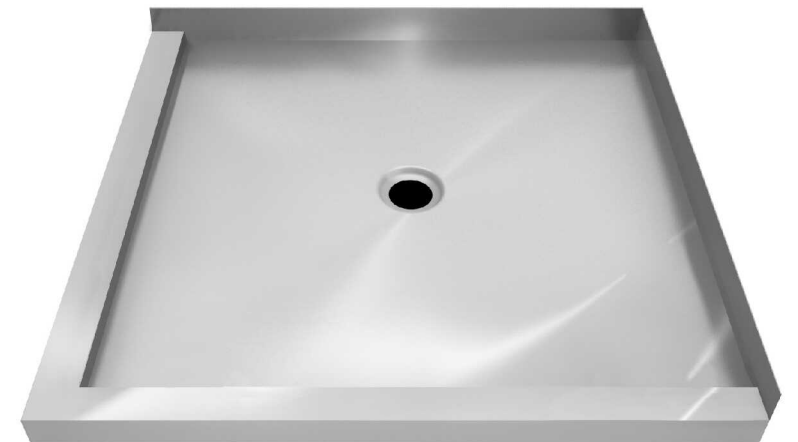

## Tray Features

*Material: 1.5mm Stainless-steel 'BA' Finish*

*CNC-cut and folded -- accurate to the millimetre*

*Correct drainage-gradients designed into tray*

*Double-side welded ensuring a 100% leakproof tray*

### **Standard Sizes / Shapes**

Corner 900 x 900 1000 x 1000 1200 x 900 1200 x 1000

Alcove 900 x 900 1000 x 1000 1200 x 900 1200 x 1000

Angle 900 x 900 1000 x 1000

**TRAY 1** or Floor-recessed Tray

**TRAY 2** or On-Floor Tray