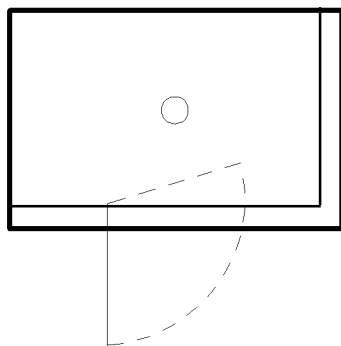

## CORNER TRAY AND GLASS ENCLOSURES

**GLASS THICKNESS:** 10mm

**DOOR WIDTH:** 600mm / 650mm

**WASTE-OUTLET POSITION:** Centre

**GLASS HEIGHT:** 1995 mm Nominal

**DOOR POSITION:** Centred or as shown

NEXUS STAINLESS  
Square Tray

Enclosure M

Enclosure N

NEXUS STAINLESS  
Square Tray

Code No.	Tray Size
NSC9090L	900 x 900
NSC100100L	1000 x 1000

Code No.	Tray Size
NSC9090R	900 x 900
NSC100100R	1000 x 1000

NEXUS STAINLESS  
Corner Tray

Enclosure A

Enclosure J

NEXUS STAINLESS  
Corner Tray

Code No.	Tray Size
NSC12090L	1200 x 900
NSC120100L	1200 x 1000

Code No.	Tray Size
NSC12090R	1200 x 900
NSC120100R	1200 x 1000

NEXUS  
stainless

STANDARD SIZES LIST