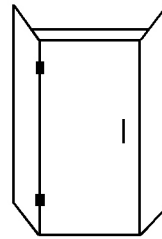

## ANGLE TRAY AND GLASS ENCLOSURES

**GLASS THICKNESS:** 10mm

**DOOR WIDTH:** 600mm / 650mm

**TRAY WASTE-OUTLET POSITION:** Centre

**GLASS HEIGHT:** 1996 mm Nominal

**DOOR POSITION:** As shown

NEXUS STAINLESS  
Angle Tray

Enclosure Y

Enclosure Z

NEXUS STAINLESS  
Angle Tray

Code No.	Tray Size
NST9090L	900 x 900
NST100100L	1000 x 1000

Code No.	Tray Size
NST9090R	900 x 900
NST100100R	1000 x 1000