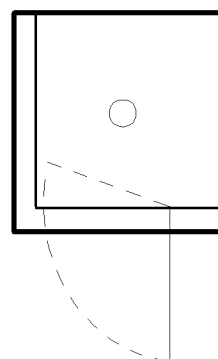

Alcove Tray

Tray Size  
1200 x 900  
1200 x 1000

NEXUS  
stainless

STANDARD SIZES LIST

corner shower

## CORNER TRAY AND GLASS ENCLOSURES

**GLASS THICKNESS:** 10mm

**DOOR WIDTH:** 600mm / 650mm

**WASTE-OUTLET POSITION:** Centre

**GLASS HEIGHT:** 1995 mm Nominal

**DOOR POSITION:** Centred or as shown

NEXUS STAINLESS  
Square Tray

Enclosure M

Enclosure N

NEXUS STAINLESS  
Square Tray

Code No.	Tray Size
NSC9090L	900 x 900
NSC100100L	1000 x 1000

Code No.	Tray Size
NSC9090R	900 x 900
NSC100100R	1000 x 1000

NEXUS STAINLESS  
Corner Tray