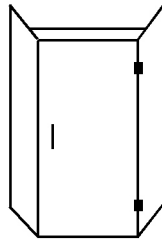

## ANGLE TRAY AND GLASS ENCLOSURES

**GLASS THICKNESS:** 10mm

**DOOR WIDTH:** 600mm / 650mm

**TRAY WASTE-OUTLET POSITION:** Centre

**GLASS HEIGHT:** 1996 mm Nominal

**DOOR POSITION:** As shown

NEXUS STAINLESS  
Angle Tray

Enclosure Y

Enclosure Z

NEXUS STAINLESS  
Angle Tray

Code No.	Tray Size
NST9090L	900 x 900
NST100100L	1000 x 1000

Code No.	Tray Size
NST9090R	900 x 900
NST100100R	1000 x 1000