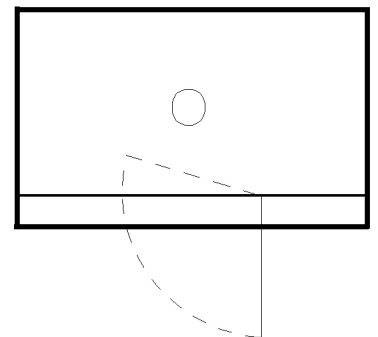

NEXUS STAINLESS

Alcove Tray

Enclosure O

Code No.  
NSA12090L  
NSA120100L

Tray Size  
1200 x 900  
1200 x 1000

Enclosure P

Code No.  
NSA12090R  
NSA120100R

NEXUS STAINLESS

Alcove Tray

Tray Size  
1200 x 900  
1200 x 1000

NEXUS  
stainless

STANDARD SIZES LIST

corner shower

## CORNER TRAY AND GLASS ENCLOSURES

**GLASS THICKNESS:** 10mm

**DOOR WIDTH:** 600mm / 650mm

**WASTE-OUTLET POSITION:** Centre

**GLASS HEIGHT:** 1995 mm Nominal

**DOOR POSITION:** Centred or as shown

NEXUS STAINLESS  
Square Tray