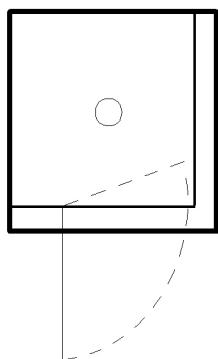

Alcove Tray

Tray Size  
1200 x 900  
1200 x 1000

NEXUS  
stainless

STANDARD SIZES LIST

corner shower

## CORNER TRAY AND GLASS ENCLOSURES

**GLASS THICKNESS:** 10mm

**DOOR WIDTH:** 600mm / 650mm

**WASTE-OUTLET POSITION:** Centre

**GLASS HEIGHT:** 1995 mm Nominal

**DOOR POSITION:** Centred or as shown

NEXUS STAINLESS  
Square Tray

Enclosure M

Enclosure N

NEXUS STAINLESS  
Square Tray

Code No.	Tray Size
NSC9090L	900 x 900
NSC100100L	1000 x 1000

Code No.	Tray Size
NSC9090R	900 x 900
NSC100100R	1000 x 1000

NEXUS STAINLESS  
Corner Tray