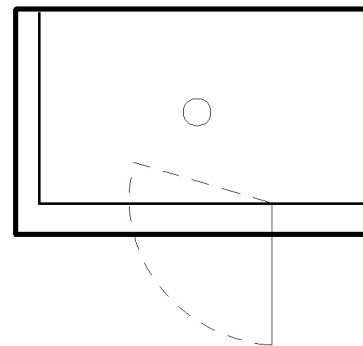

## CORNER TRAY AND GLASS ENCLOSURES

**GLASS THICKNESS:** 10mm

**DOOR WIDTH:** 600mm / 650mm

**WASTE-OUTLET POSITION:** Centre

**GLASS HEIGHT:** 1995 mm Nominal

**DOOR POSITION:** Centred or as shown

NEXUS STAINLESS  
Square Tray

Enclosure M

Enclosure N

NEXUS STAINLESS  
Square Tray

Code No.	Tray Size
NSC9090L	900 x 900
NSC100100L	1000 x 1000

Code No.	Tray Size
NSC9090R	900 x 900
NSC100100R	1000 x 1000

NEXUS STAINLESS  
Corner Tray

Enclosure A

Enclosure J

NEXUS STAINLESS  
Corner Tray

Code No.	Tray Size
NSC12090L	1200 x 900
NSC120100L	1200 x 1000

Code No.	Tray Size
NSC12090R	1200 x 900
NSC120100R	1200 x 1000

NEXUS  
stainless

STANDARD SIZES LIST