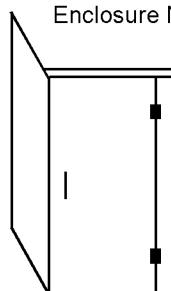

Alcove Tray

Tray Size  
1200 x 900  
1200 x 1000

NEXUS  
stainless

STANDARD SIZES LIST

corner shower

## CORNER TRAY AND GLASS ENCLOSURES

**GLASS THICKNESS:** 10mm

**DOOR WIDTH:** 600mm / 650mm

**WASTE-OUTLET POSITION:** Centre

**GLASS HEIGHT:** 1995 mm Nominal

**DOOR POSITION:** Centred or as shown

NEXUS STAINLESS  
Square Tray

Enclosure M

Enclosure N

NEXUS STAINLESS  
Square Tray

Code No.	Tray Size
NSC9090L	900 x 900
NSC100100L	1000 x 1000

Code No.	Tray Size
NSC9090R	900 x 900
NSC100100R	1000 x 1000

NEXUS STAINLESS  
Corner Tray