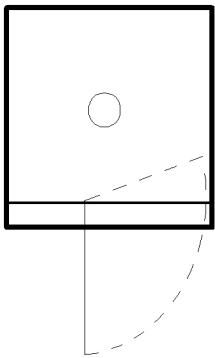

## ALCOVE TRAY AND GLASS ENCLOSURES

**GLASS THICKNESS:** 10mm

**DOOR WIDTH:** 650mm

**WASTE-OUTLET POSITION:** Centre

**GLASS HEIGHT:** 1996 mm Nominal

**DOOR POSITION:** As shown

NEXUS STAINLESS

Alcove Tray

Enclosure U

Code No.  
NSA9090L  
NSA100100L

Tray Size  
900 x 900  
1000 x 1000

Enclosure V

NEXUS STAINLESS

Alcove Tray

Code No.  
NSA9090R  
NSA100100R

Tray Size  
900 x 900  
1000 x 1000