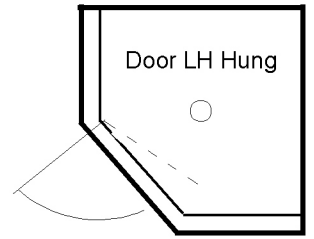

## ANGLE TRAY AND GLASS ENCLOSURES

**GLASS THICKNESS:** 10mm

**DOOR WIDTH:** 600mm / 650mm

**TRAY WASTE-OUTLET POSITION:** Centre

**GLASS HEIGHT:** 1996 mm Nominal

**DOOR POSITION:** As shown

NEXUS STAINLESS  
Angle Tray

Enclosure Y

Enclosure Z

NEXUS STAINLESS  
Angle Tray

Code No.	Tray Size
NST9090L	900 x 900
NST100100L	1000 x 1000

Code No.	Tray Size
NST9090R	900 x 900
NST100100R	1000 x 1000