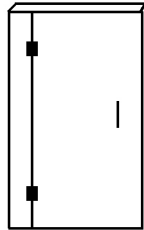

## ALCOVE TRAY AND GLASS ENCLOSURES

**GLASS THICKNESS:** 10mm

**DOOR WIDTH:** 650mm

**WASTE-OUTLET POSITION:** Centre

**GLASS HEIGHT:** 1996 mm Nominal

**DOOR POSITION:** As shown

NEXUS STAINLESS

Alcove Tray

Enclosure U

Code No.  
NSA9090L  
NSA100100L

Tray Size  
900 x 900  
1000 x 1000

Enclosure V

NEXUS STAINLESS

Alcove Tray

Code No.  
NSA9090R  
NSA100100R

Tray Size  
900 x 900  
1000 x 1000