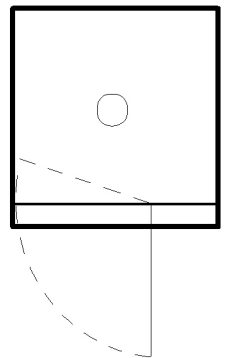

## ALCOVE TRAY AND GLASS ENCLOSURES

**GLASS THICKNESS:** 10mm

**DOOR WIDTH:** 650mm

**WASTE-OUTLET POSITION:** Centre

**GLASS HEIGHT:** 1996 mm Nominal

**DOOR POSITION:** As shown

NEXUS STAINLESS

Alcove Tray

Enclosure U

Code No.  
NSA9090L  
NSA100100L

Tray Size  
900 x 900  
1000 x 1000

Enclosure V

NEXUS STAINLESS

Alcove Tray

Code No.  
NSA9090R  
NSA100100R

Tray Size  
900 x 900  
1000 x 1000

NEXUS STAINLESS

Alcove Tray

Enclosure O

Code No.  
NSA12090L  
NSA120100L

Tray Size  
1200 x 900  
1200 x 1000

Enclosure P

Code No.  
NSA12090R  
NSA120100R

NEXUS STAINLESS