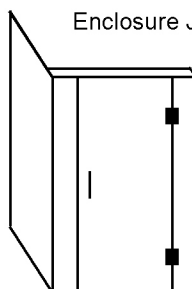

## CORNER TRAY AND GLASS ENCLOSURES

**GLASS THICKNESS:** 10mm

**DOOR WIDTH:** 600mm / 650mm

**WASTE-OUTLET POSITION:** Centre

**GLASS HEIGHT:** 1995 mm Nominal

**DOOR POSITION:** Centred or as shown

NEXUS STAINLESS  
Square Tray

Enclosure M

Enclosure N

NEXUS STAINLESS  
Square Tray

Code No.	Tray Size
NSC9090L	900 x 900
NSC100100L	1000 x 1000

Code No.	Tray Size
NSC9090R	900 x 900
NSC100100R	1000 x 1000

NEXUS STAINLESS  
Corner Tray

Enclosure A

Enclosure J

NEXUS STAINLESS  
Corner Tray

Code No.	Tray Size
NSC12090L	1200 x 900
NSC120100L	1200 x 1000

Code No.	Tray Size
NSC12090R	1200 x 900
NSC120100R	1200 x 1000

NEXUS  
stainless

STANDARD SIZES LIST