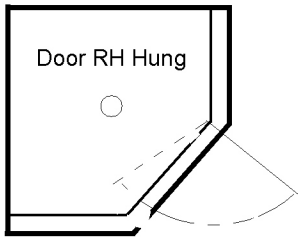

## ANGLE TRAY AND GLASS ENCLOSURES

**GLASS THICKNESS:** 10mm

**DOOR WIDTH:** 600mm / 650mm

**TRAY WASTE-OUTLET POSITION:** Centre

**GLASS HEIGHT:** 1996 mm Nominal

**DOOR POSITION:** As shown

NEXUS STAINLESS  
Angle Tray

Enclosure Y

Enclosure Z

NEXUS STAINLESS  
Angle Tray

Code No.	Tray Size
NST9090L	900 x 900
NST100100L	1000 x 1000

Code No.	Tray Size
NST9090R	900 x 900
NST100100R	1000 x 1000