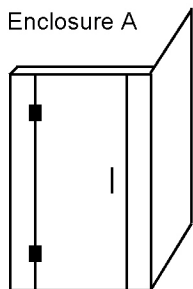

## CORNER TRAY AND GLASS ENCLOSURES

**GLASS THICKNESS:** 10mm

**DOOR WIDTH:** 600mm / 650mm

**WASTE-OUTLET POSITION:** Centre

**GLASS HEIGHT:** 1995 mm Nominal

**DOOR POSITION:** Centred or as shown

NEXUS STAINLESS  
Square Tray

Enclosure M

Enclosure N

NEXUS STAINLESS  
Square Tray

Code No.	Tray Size
NSC9090L	900 x 900
NSC100100L	1000 x 1000

Code No.	Tray Size
NSC9090R	900 x 900
NSC100100R	1000 x 1000

NEXUS STAINLESS  
Corner Tray

Enclosure A

Enclosure J

NEXUS STAINLESS  
Corner Tray

Code No.	Tray Size
NSC12090L	1200 x 900
NSC120100L	1200 x 1000

Code No.	Tray Size
NSC12090R	1200 x 900
NSC120100R	1200 x 1000

NEXUS  
stainless

STANDARD SIZES LIST