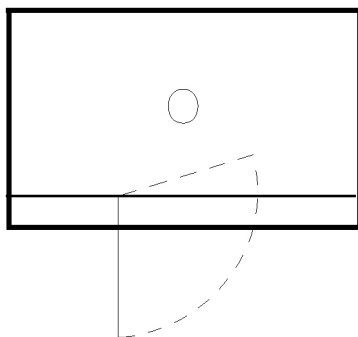

Code No.
NSA9090R
NSA100100R

Tray Size
900 x 900
1000 x 1000

NEXUS STAINLESS

Alcove Tray