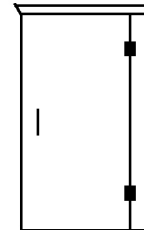

## ALCOVE TRAY AND GLASS ENCLOSURES

**GLASS THICKNESS:** 10mm

**DOOR WIDTH:** 650mm

**WASTE-OUTLET POSITION:** Centre

**GLASS HEIGHT:** 1996 mm Nominal

**DOOR POSITION:** As shown

NEXUS STAINLESS

Alcove Tray

Enclosure U

Code No.  
NSA9090L  
NSA100100L

Tray Size  
900 x 900  
1000 x 1000

Enclosure V

NEXUS STAINLESS

Alcove Tray

Code No.  
NSA9090R  
NSA100100R

Tray Size  
900 x 900  
1000 x 1000