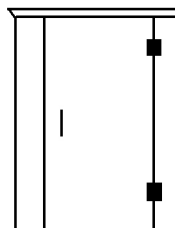

Enclosure U

Code No.  
NSA9090L  
NSA100100L

Tray Size  
900 x 900  
1000 x 1000

Enclosure V

NEXUS STAINLESS

Alcove Tray

Code No.  
NSA9090R  
NSA100100R

Tray Size  
900 x 900  
1000 x 1000

NEXUS STAINLESS

Alcove Tray

Enclosure O

Code No.  
NSA12090L  
NSA120100L

Tray Size  
1200 x 900  
1200 x 1000

Enclosure P

Code No.  
NSA12090R  
NSA120100R

NEXUS STAINLESS

Alcove Tray

Tray Size  
1200 x 900  
1200 x 1000

NEXUS  
stainless

STANDARD SIZES LIST

corner shower