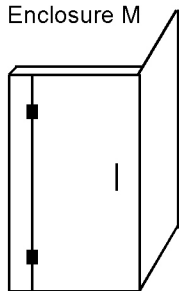

Alcove Tray

Tray Size  
1200 x 900  
1200 x 1000

NEXUS  
stainless

STANDARD SIZES LIST

corner shower

## CORNER TRAY AND GLASS ENCLOSURES

**GLASS THICKNESS:** 10mm

**DOOR WIDTH:** 600mm / 650mm

**WASTE-OUTLET POSITION:** Centre

**GLASS HEIGHT:** 1995 mm Nominal

**DOOR POSITION:** Centred or as shown

NEXUS STAINLESS  
Square Tray

Enclosure M

Enclosure N

NEXUS STAINLESS  
Square Tray

Code No.	Tray Size
NSC9090L	900 x 900
NSC100100L	1000 x 1000

Code No.	Tray Size
NSC9090R	900 x 900
NSC100100R	1000 x 1000

NEXUS STAINLESS  
Corner Tray

Enclosure A

Enclosure J

NEXUS STAINLESS  
Corner Tray

Code No.	Tray Size
NSC12090L	1200 x 900
NSC120100L	1200 x 1000

Code No.	Tray Size
NSC12090R	1200 x 900
NSC120100R	1200 x 1000

NEXUS  
stainless

STANDARD SIZES LIST