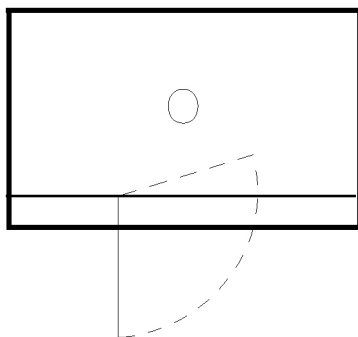

GLASS HEIGHT: 1996 mm Nominal

DOOR POSITION: As shown

NEXUS STAINLESS

Alcove Tray

Enclosure U

Code No.
NSA9090L
NSA100100L

Tray Size
900 x 900
1000 x 1000

Enclosure V

NEXUS STAINLESS

Alcove Tray

Code No.
NSA9090R
NSA100100R

Tray Size
900 x 900
1000 x 1000

NEXUS STAINLESS

Alcove Tray

Enclosure O

Code No.
NSA12090L
NSA120100L

Tray Size
1200 x 900
1200 x 1000

Enclosure P

NEXUS STAINLESS

Alcove Tray

Code No.
NSA12090R
NSA120100R

Tray Size
1200 x 900
1200 x 1000

NEXUS
stainless

STANDARD SIZES LIST

corner shower

CORNER TRAY AND GLASS ENCLOSURES

GLASS THICKNESS: 10mm

DOOR WIDTH: 600mm / 650mm

WASTE-OUTLET POSITION: Centre

GLASS HEIGHT: 1995 mm Nominal

DOOR POSITION: Centred or as shown

NEXUS STAINLESS
Square Tray