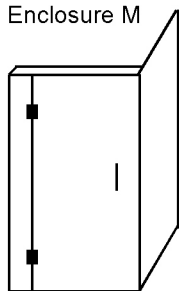

Tray Size
1200 x 900
1200 x 1000

Enclosure P

NEXUS STAINLESS

Alcove Tray

Code No.
NSA12090R
NSA120100R

Tray Size
1200 x 900
1200 x 1000

NEXUS
stainless

STANDARD SIZES LIST

corner shower

CORNER TRAY AND GLASS ENCLOSURES

GLASS THICKNESS: 10mm

DOOR WIDTH: 600mm / 650mm

WASTE-OUTLET POSITION: Centre

GLASS HEIGHT: 1995 mm Nominal

DOOR POSITION: Centred or as shown

NEXUS STAINLESS
Square Tray

Enclosure M

Enclosure N

NEXUS STAINLESS
Square Tray

Code No.	Tray Size
NSC9090L	900 x 900
NSC100100L	1000 x 1000

Code No.	Tray Size
NSC9090R	900 x 900
NSC100100R	1000 x 1000

NEXUS STAINLESS
Corner Tray

Enclosure A

ANGLE TRAY AND GLASS ENCLOSURES

GLASS THICKNESS: 10mm

DOOR WIDTH: 600mm / 650mm

TRAY WASTE-OUTLET POSITION: Centre

GLASS HEIGHT: 1996 mm Nominal

DOOR POSITION: As shown

NEXUS STAINLESS
Angle Tray

Enclosure Y