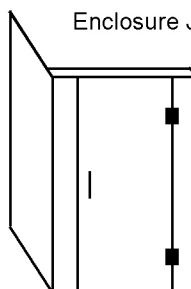

corner shower

CORNER TRAY AND GLASS ENCLOSURES

GLASS THICKNESS: 10mm

DOOR WIDTH: 600mm / 650mm

WASTE-OUTLET POSITION: Centre

GLASS HEIGHT: 1995 mm Nominal

DOOR POSITION: Centred or as shown

NEXUS STAINLESS
Square Tray

Enclosure M

Enclosure N

NEXUS STAINLESS
Square Tray

Code No.	Tray Size
NSC9090L	900 x 900
NSC100100L	1000 x 1000

Code No.	Tray Size
NSC9090R	900 x 900
NSC100100R	1000 x 1000

NEXUS STAINLESS
Corner Tray

Enclosure A

Enclosure J

NEXUS STAINLESS
Corner Tray

Code No.	Tray Size
NSC12090L	1200 x 900
NSC120100L	1200 x 1000

Code No.	Tray Size
NSC12090R	1200 x 900
NSC120100R	1200 x 1000

NEXUS
stainless

STANDARD SIZES LIST

angle shower

ANGLE TRAY AND GLASS ENCLOSURES

GLASS THICKNESS: 10mm

DOOR WIDTH: 600mm / 650mm

TRAY WASTE-OUTLET POSITION: Centre

GLASS HEIGHT: 1996 mm Nominal

DOOR POSITION: As shown

NEXUS STAINLESS
Angle Tray

Enclosure Y