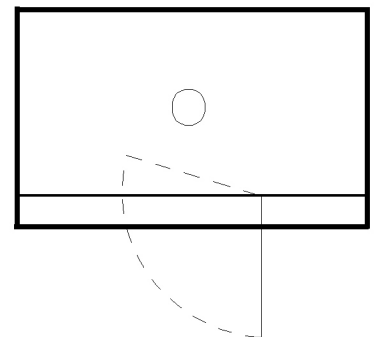

GLASS HEIGHT: 1996 mm Nominal

DOOR POSITION: As shown

NEXUS STAINLESS

Alcove Tray

Enclosure U

Code No.
NSA9090L
NSA100100L

Tray Size
900 x 900
1000 x 1000

Enclosure V

NEXUS STAINLESS

Alcove Tray

Code No.
NSA9090R
NSA100100R

Tray Size
900 x 900
1000 x 1000

NEXUS STAINLESS

Alcove Tray

Enclosure O

Code No.
NSA12090L
NSA120100L

Tray Size
1200 x 900
1200 x 1000

Enclosure P

NEXUS STAINLESS

Alcove Tray

Code No.
NSA12090R
NSA120100R

Tray Size
1200 x 900
1200 x 1000

NEXUS
stainless

STANDARD SIZES LIST

corner shower

CORNER TRAY AND GLASS ENCLOSURES

GLASS THICKNESS: 10mm

DOOR WIDTH: 600mm / 650mm

WASTE-OUTLET POSITION: Centre

GLASS HEIGHT: 1995 mm Nominal

DOOR POSITION: Centred or as shown

NEXUS STAINLESS
Square Tray