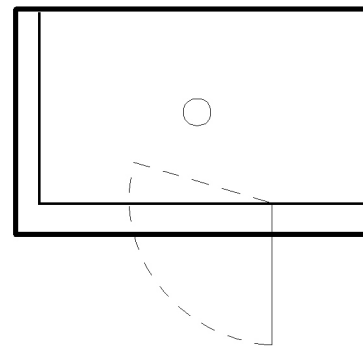

corner shower

CORNER TRAY AND GLASS ENCLOSURES

GLASS THICKNESS: 10mm

DOOR WIDTH: 600mm / 650mm

WASTE-OUTLET POSITION: Centre

GLASS HEIGHT: 1995 mm Nominal

DOOR POSITION: Centred or as shown

NEXUS STAINLESS
Square Tray

Enclosure M

Enclosure N

NEXUS STAINLESS
Square Tray

Code No.	Tray Size
NSC9090L	900 x 900
NSC100100L	1000 x 1000

Code No.	Tray Size
NSC9090R	900 x 900
NSC100100R	1000 x 1000

NEXUS STAINLESS
Corner Tray

Enclosure A

Enclosure J

NEXUS STAINLESS
Corner Tray

Code No.	Tray Size
NSC12090L	1200 x 900
NSC120100L	1200 x 1000

Code No.	Tray Size
NSC12090R	1200 x 900
NSC120100R	1200 x 1000

NEXUS
stainless

STANDARD SIZES LIST

angle shower

ANGLE TRAY AND GLASS ENCLOSURES

GLASS THICKNESS: 10mm

DOOR WIDTH: 600mm / 650mm

TRAY WASTE-OUTLET POSITION: Centre

GLASS HEIGHT: 1996 mm Nominal

DOOR POSITION: As shown

NEXUS STAINLESS
Angle Tray

Enclosure Y