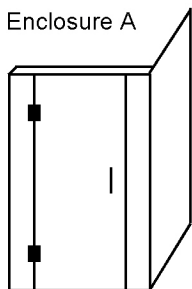

corner shower

CORNER TRAY AND GLASS ENCLOSURES

GLASS THICKNESS: 10mm

DOOR WIDTH: 600mm / 650mm

WASTE-OUTLET POSITION: Centre

GLASS HEIGHT: 1995 mm Nominal

DOOR POSITION: Centred or as shown

NEXUS STAINLESS
Square Tray

Enclosure M

Enclosure N

NEXUS STAINLESS
Square Tray

Code No.	Tray Size
NSC9090L	900 x 900
NSC100100L	1000 x 1000

Code No.	Tray Size
NSC9090R	900 x 900
NSC100100R	1000 x 1000

NEXUS STAINLESS
Corner Tray

Enclosure A

Enclosure J

NEXUS STAINLESS
Corner Tray

Code No.	Tray Size
NSC12090L	1200 x 900
NSC120100L	1200 x 1000

Code No.	Tray Size
NSC12090R	1200 x 900
NSC120100R	1200 x 1000

NEXUS
stainless

STANDARD SIZES LIST

angle shower

ANGLE TRAY AND GLASS ENCLOSURES

GLASS THICKNESS: 10mm

DOOR WIDTH: 600mm / 650mm

TRAY WASTE-OUTLET POSITION: Centre

GLASS HEIGHT: 1996 mm Nominal

DOOR POSITION: As shown

NEXUS STAINLESS
Angle Tray

Enclosure Y