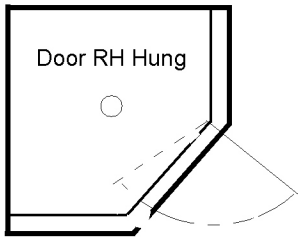

corner shower

CORNER TRAY AND GLASS ENCLOSURES

GLASS THICKNESS: 10mm

DOOR WIDTH: 600mm / 650mm

WASTE-OUTLET POSITION: Centre

GLASS HEIGHT: 1995 mm Nominal

DOOR POSITION: Centred or as shown

NEXUS STAINLESS
Square Tray

Enclosure J

NEXUS STAINLESS
Corner Tray

Code No.	Tray Size
NSC12090L	1200 x 900
NSC120100L	1200 x 1000

Code No.	Tray Size
NSC12090R	1200 x 900
NSC120100R	1200 x 1000

NEXUS
stainless

STANDARD SIZES LIST

angle shower

ANGLE TRAY AND GLASS ENCLOSURES

GLASS THICKNESS: 10mm

DOOR WIDTH: 600mm / 650mm

TRAY WASTE-OUTLET POSITION: Centre

GLASS HEIGHT: 1996 mm Nominal

DOOR POSITION: As shown

NEXUS STAINLESS
Angle Tray

Enclosure Y

Enclosure Z

NEXUS STAINLESS
Angle Tray

Code No.	Tray Size
NST9090L	900 x 900
NST100100L	1000 x 1000

Code No.	Tray Size
NST9090R	900 x 900
NST100100R	1000 x 1000