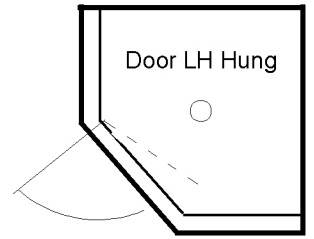

corner shower

CORNER TRAY AND GLASS ENCLOSURES

GLASS THICKNESS: 10mm

DOOR WIDTH: 600mm / 650mm

WASTE-OUTLET POSITION: Centre

GLASS HEIGHT: 1995 mm Nominal

DOOR POSITION: Centred or as shown

NEXUS STAINLESS
Square Tray

Enclosure J

NEXUS STAINLESS
Corner Tray

Code No.	Tray Size
NSC12090L	1200 x 900
NSC120100L	1200 x 1000

Code No.	Tray Size
NSC12090R	1200 x 900
NSC120100R	1200 x 1000

NEXUS
stainless

STANDARD SIZES LIST

angle shower

ANGLE TRAY AND GLASS ENCLOSURES

GLASS THICKNESS: 10mm

DOOR WIDTH: 600mm / 650mm

TRAY WASTE-OUTLET POSITION: Centre

GLASS HEIGHT: 1996 mm Nominal

DOOR POSITION: As shown

NEXUS STAINLESS
Angle Tray

Enclosure Y

Enclosure Z

NEXUS STAINLESS
Angle Tray

Code No.	Tray Size
NST9090L	900 x 900
NST100100L	1000 x 1000

Code No.	Tray Size
NST9090R	900 x 900
NST100100R	1000 x 1000