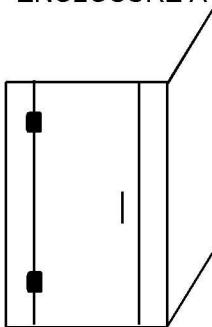

NEXUS SHOWER

CORNER

GLASS ENCLOSURE CONFIGURATIONS

ENCLOSURE M

NEXUS CORNER NC9090L -- 900 x 900

HINGE PANEL (LH) WIDTH 130mm / HEIGHT 2000mm

DOOR WIDTH 600mm / HEIGHT 2000MM

SIDE PANEL (RH) WIDTH 130mm / HEIGHT 2000mm

NEXUS CORNER NC100100L -- 1000 x 1000

HINGE PANEL (LH) WIDTH 150mm / HEIGHT 2000mm

DOOR WIDTH 650mm / HEIGHT 2000MM

SIDE PANEL (RH) WIDTH 150mm / HEIGHT 2000mm

ENCLOSURE N

NEXUS CORNER NC9090R -- 900 x 900

HINGE PANEL (RH) WIDTH 130mm / HEIGHT 2000mm

DOOR WIDTH 600mm / HEIGHT 2000mm

SIDE PANEL (LH) WIDTH 130mm / HEIGHT 2000mm

NEXUS CORNER NC100100R -- 1000 x 1000

HINGE PANEL (RH) WIDTH 160mm / HEIGHT 2000mm

DOOR WIDTH 650mm / HEIGHT 2000mm

SIDE PANEL (LH) WIDTH 160mm / HEIGHT 2000mm

ENCLOSURE A

NEXUS CORNER NC12090L -- 1200 x 900

NEXUS CORNER NC120100L -- 1200 x 1000

HINGE PANEL (LH) WIDTH 250mm / HEIGHT 2000mm