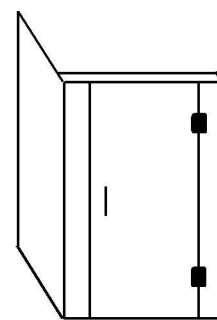

HINGE PANEL (RH) WIDTH 130mm / HEIGHT 2000mm

DOOR WIDTH 600mm / HEIGHT 2000mm

SIDE PANEL (LH) WIDTH 130mm / HEIGHT 2000mm

NEXUS CORNER NC100100R -- 1000 x 1000

HINGE PANEL (RH) WIDTH 160mm / HEIGHT 2000mm

DOOR WIDTH 650mm / HEIGHT 2000mm

SIDE PANEL (LH) WIDTH 160mm / HEIGHT 2000mm

ENCLOSURE A

NEXUS CORNER NC12090L -- 1200 x 900

NEXUS CORNER NC120100L -- 1200 x 1000

HINGE PANEL (LH) WIDTH 250mm / HEIGHT 2000mm

DOOR WIDTH 650mm / HEIGHT 2000mm

SIDE PANEL (RH) WIDTH 250mm / HEIGHT 2000mm

ENCLOSURE J

NEXUS CORNER NC12090R -- 1200 x 900

NEXUS CORNER NC120100R -- 1200 x 1000

HINGE PANEL (RH) WIDTH 250mm / HEIGHT 2000mm

DOOR WIDTH 650mm / HEIGHT 2000mm

SIDE PANEL (LH) WIDTH 250mm / HEIGHT 2000mm