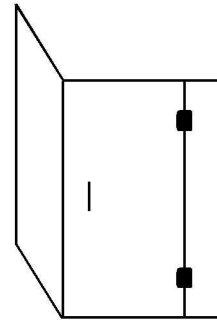

NEXUS SHOWER

CORNER

GLASS ENCLOSURE CONFIGURATIONS

ENCLOSURE M

NEXUS CORNER NC9090L -- 900 x 900

HINGE PANEL (LH) WIDTH 130mm / HEIGHT 2000mm

DOOR WIDTH 600mm / HEIGHT 2000MM

SIDE PANEL (RH) WIDTH 130mm / HEIGHT 2000mm

NEXUS CORNER NC100100L -- 1000 x 1000

HINGE PANEL (LH) WIDTH 150mm / HEIGHT 2000mm

DOOR WIDTH 650mm / HEIGHT 2000MM

SIDE PANEL (RH) WIDTH 150mm / HEIGHT 2000mm

ENCLOSURE N

NEXUS CORNER NC9090R -- 900 x 900

HINGE PANEL (RH) WIDTH 130mm / HEIGHT 2000mm

DOOR WIDTH 600mm / HEIGHT 2000mm

SIDE PANEL (LH) WIDTH 130mm / HEIGHT 2000mm

NEXUS CORNER NC100100R -- 1000 x 1000

HINGE PANEL (RH) WIDTH 160mm / HEIGHT 2000mm

DOOR WIDTH 650mm / HEIGHT 2000mm

SIDE PANEL (LH) WIDTH 250mm / HEIGHT 2000mm