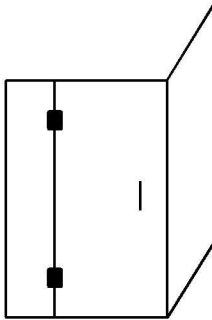

NEXUS SHOWER

CORNER

GLASS ENCLOSURE CONFIGURATIONS

ENCLOSURE M

NEXUS CORNER NC9090L -- 900 x 900

HINGE PANEL (LH) WIDTH 130mm / HEIGHT 2000mm

DOOR WIDTH 600mm / HEIGHT 2000MM

SIDE PANEL (RH) WIDTH 130mm / HEIGHT 2000mm

NEXUS CORNER NC100100L -- 1000 x 1000

HINGE PANEL (LH) WIDTH 150mm / HEIGHT 2000mm

DOOR WIDTH 650mm / HEIGHT 2000MM

SIDE PANEL (RH) WIDTH 150mm / HEIGHT 2000mm

ENCLOSURE N

NEXUS CORNER NC9090R -- 900 x 900

HINGE PANEL (RH) WIDTH 130mm / HEIGHT 2000mm

DOOR WIDTH 600mm / HEIGHT 2000mm

SIDE PANEL (LH) WIDTH 130mm / HEIGHT 2000mm

NEXUS CORNER NC100100R -- 1000 x 1000

HINGE PANEL (RH) WIDTH 160mm / HEIGHT 2000mm

DOOR WIDTH 650mm / HEIGHT 2000mm

SIDE PANEL (LH) WIDTH 250mm / HEIGHT 2000mm