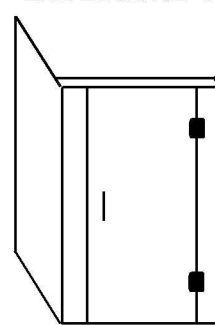

HINGE PANEL (RH) WIDTH 130mm / HEIGHT 2000mm

DOOR WIDTH 600mm / HEIGHT 2000mm

SIDE PANEL (LH) WIDTH 130mm / HEIGHT 2000mm

NEXUS STAINLESS CORNER NSC100100R -- 1000 x 1000

HINGE PANEL (RH) WIDTH 160mm / HEIGHT 2000mm

DOOR WIDTH 650mm / HEIGHT 2000mm

SIDE PANEL (LH) WIDTH 160mm / HEIGHT 2000mm

ENCLOSURE A

NEXUS STAINLESS CORNER NSC12090L -- 1200 x 900

NEXUS STAINLESS CORNER NSC120100L -- 1200 x 1000

HINGE PANEL (LH) WIDTH 250mm / HEIGHT 2000mm

DOOR WIDTH 650mm / HEIGHT 2000mm

SIDE PANEL (RH) WIDTH 250mm / HEIGHT 2000mm

ENCLOSURE J

NEXUS STAINLESS CORNER NSC12090R -- 1200 x 900

NEXUS STAINLESS CORNER NSC120100R -- 1200 x 1000

HINGE PANEL (RH) WIDTH 250mm / HEIGHT 2000mm

DOOR WIDTH 650mm / HEIGHT 2000mm

SIDE PANEL (LH) WIDTH 250mm / HEIGHT 2000mm