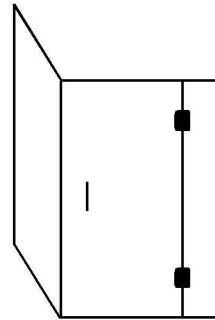

NEXUS STAINLESS SHOWER

CORNER

GLASS ENCLOSURE CONFIGURATIONS

ENCLOSURE M

NEXUS STAINLESS CORNER NSC9090L -- 900 x 900

HINGE PANEL (LH) WIDTH 130mm / HEIGHT 2000mm

DOOR WIDTH 600mm / HEIGHT 2000MM

SIDE PANEL (RH) WIDTH 130mm / HEIGHT 2000mm

NEXUS STAINLESS CORNER NSC100100L -- 1000 x 1000

HINGE PANEL (LH) WIDTH 150mm / HEIGHT 2000mm

DOOR WIDTH 650mm / HEIGHT 2000MM

SIDE PANEL (RH) WIDTH 150mm / HEIGHT 2000mm

ENCLOSURE N

NEXUS STAINLESS CORNER NSC9090R -- 900 x 900

HINGE PANEL (RH) WIDTH 130mm / HEIGHT 2000mm

DOOR WIDTH 600mm / HEIGHT 2000mm

SIDE PANEL (LH) WIDTH 130mm / HEIGHT 2000mm

NEXUS STAINLESS CORNER NSC100100R -- 1000 x 1000

HINGE PANEL (RH) WIDTH 160mm / HEIGHT 2000mm

DOOR WIDTH 650mm / HEIGHT 2000mm

SIDE PANEL (LH) WIDTH 250mm / HEIGHT 2000mm