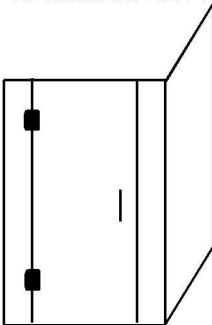

NEXUS STAINLESS SHOWER

CORNER

GLASS ENCLOSURE CONFIGURATIONS

ENCLOSURE M

NEXUS STAINLESS CORNER NSC9090L -- 900 x 900

HINGE PANEL (LH) WIDTH 130mm / HEIGHT 2000mm

DOOR WIDTH 600mm / HEIGHT 2000MM

SIDE PANEL (RH) WIDTH 130mm / HEIGHT 2000mm

NEXUS STAINLESS CORNER NSC100100L -- 1000 x 1000

HINGE PANEL (LH) WIDTH 150mm / HEIGHT 2000mm

DOOR WIDTH 650mm / HEIGHT 2000MM

SIDE PANEL (RH) WIDTH 150mm / HEIGHT 2000mm

ENCLOSURE N

NEXUS STAINLESS CORNER NSC9090R -- 900 x 900

HINGE PANEL (RH) WIDTH 130mm / HEIGHT 2000mm

DOOR WIDTH 600mm / HEIGHT 2000mm

SIDE PANEL (LH) WIDTH 130mm / HEIGHT 2000mm

NEXUS STAINLESS CORNER NSC100100R -- 1000 x 1000

HINGE PANEL (RH) WIDTH 160mm / HEIGHT 2000mm

DOOR WIDTH 650mm / HEIGHT 2000mm

SIDE PANEL (LH) WIDTH 160mm / HEIGHT 2000mm

ENCLOSURE A

NEXUS STAINLESS CORNER NSC12090L -- 1200 x 900

NEXUS STAINLESS CORNER NSC120100L -- 1200 x 1000

HINGE PANEL (LH) WIDTH 250mm / HEIGHT 2000mm