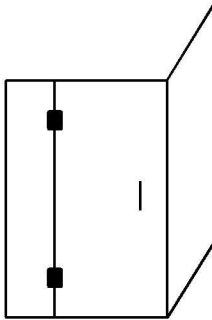

NEXUS STAINLESS SHOWER

CORNER

GLASS ENCLOSURE CONFIGURATIONS

ENCLOSURE M

NEXUS STAINLESS CORNER NSC9090L -- 900 x 900

HINGE PANEL (LH) WIDTH 130mm / HEIGHT 2000mm

DOOR WIDTH 600mm / HEIGHT 2000MM

SIDE PANEL (RH) WIDTH 130mm / HEIGHT 2000mm

NEXUS STAINLESS CORNER NSC100100L -- 1000 x 1000

HINGE PANEL (LH) WIDTH 150mm / HEIGHT 2000mm

DOOR WIDTH 650mm / HEIGHT 2000MM

SIDE PANEL (RH) WIDTH 150mm / HEIGHT 2000mm

ENCLOSURE N

NEXUS STAINLESS CORNER NSC9090R -- 900 x 900

HINGE PANEL (RH) WIDTH 130mm / HEIGHT 2000mm

DOOR WIDTH 600mm / HEIGHT 2000mm

SIDE PANEL (LH) WIDTH 130mm / HEIGHT 2000mm

NEXUS STAINLESS CORNER NSC100100R -- 1000 x 1000

HINGE PANEL (RH) WIDTH 160mm / HEIGHT 2000mm

DOOR WIDTH 650mm / HEIGHT 2000mm

SIDE PANEL (LH) WIDTH 250mm / HEIGHT 2000mm