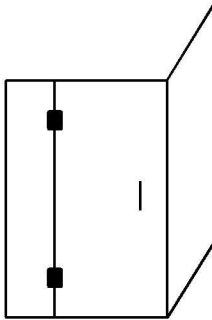

URBIS SHOWER

CORNER

GLASS ENCLOSURE CONFIGURATIONS

ENCLOSURE M

URBIS CORNER UC9090L -- 900 x 900

HINGE PANEL (LH) WIDTH 130mm / HEIGHT 2000mm

DOOR WIDTH 600mm / HEIGHT 2000MM

SIDE PANEL (RH) WIDTH 130mm / HEIGHT 2000mm

URBIS CORNER UC100100L -- 1000 x 1000

HINGE PANEL (LH) WIDTH 150mm / HEIGHT 2000mm

DOOR WIDTH 650mm / HEIGHT 2000MM

SIDE PANEL (RH) WIDTH 150mm / HEIGHT 2000mm

ENCLOSURE N

URBIS CORNER UC9090R -- 900 x 900

HINGE PANEL (RH) WIDTH 130mm / HEIGHT 2000mm

DOOR WIDTH 600mm / HEIGHT 2000mm

SIDE PANEL (LH) WIDTH 130mm / HEIGHT 2000mm

URBIS CORNER UC100100R -- 1000 x 1000

HINGE PANEL (RH) WIDTH 160mm / HEIGHT 2000mm

DOOR WIDTH 650mm / HEIGHT 2000mm

SIDE PANEL (LH) WIDTH 250mm / HEIGHT 2000mm