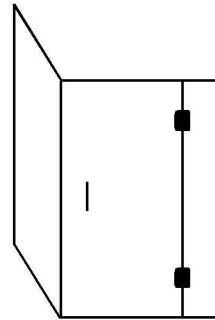

URBIS SHOWER

CORNER

GLASS ENCLOSURE CONFIGURATIONS

ENCLOSURE M

URBIS CORNER UC9090L -- 900 x 900

HINGE PANEL (LH) WIDTH 130mm / HEIGHT 2000mm

DOOR WIDTH 600mm / HEIGHT 2000MM

SIDE PANEL (RH) WIDTH 130mm / HEIGHT 2000mm

URBIS CORNER UC100100L -- 1000 x 1000

HINGE PANEL (LH) WIDTH 150mm / HEIGHT 2000mm

DOOR WIDTH 650mm / HEIGHT 2000MM

SIDE PANEL (RH) WIDTH 150mm / HEIGHT 2000mm

ENCLOSURE N

URBIS CORNER UC9090R -- 900 x 900

HINGE PANEL (RH) WIDTH 130mm / HEIGHT 2000mm

DOOR WIDTH 600mm / HEIGHT 2000mm

SIDE PANEL (LH) WIDTH 130mm / HEIGHT 2000mm

URBIS CORNER UC100100R -- 1000 x 1000

HINGE PANEL (RH) WIDTH 160mm / HEIGHT 2000mm

DOOR WIDTH 650mm / HEIGHT 2000mm

SIDE PANEL (LH) WIDTH 250mm / HEIGHT 2000mm