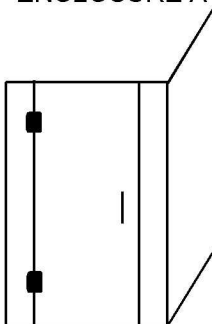

URBIS SHOWER

CORNER

GLASS ENCLOSURE CONFIGURATIONS

ENCLOSURE M

URBIS CORNER UC9090L -- 900 x 900

HINGE PANEL (LH) WIDTH 130mm / HEIGHT 2000mm

DOOR WIDTH 600mm / HEIGHT 2000MM

SIDE PANEL (RH) WIDTH 130mm / HEIGHT 2000mm

URBIS CORNER UC100100L -- 1000 x 1000

HINGE PANEL (LH) WIDTH 150mm / HEIGHT 2000mm

DOOR WIDTH 650mm / HEIGHT 2000MM

SIDE PANEL (RH) WIDTH 150mm / HEIGHT 2000mm

ENCLOSURE N

URBIS CORNER UC9090R -- 900 x 900

HINGE PANEL (RH) WIDTH 130mm / HEIGHT 2000mm

DOOR WIDTH 600mm / HEIGHT 2000mm

SIDE PANEL (LH) WIDTH 130mm / HEIGHT 2000mm

URBIS CORNER UC100100R -- 1000 x 1000

HINGE PANEL (RH) WIDTH 160mm / HEIGHT 2000mm

DOOR WIDTH 650mm / HEIGHT 2000mm

SIDE PANEL (LH) WIDTH 160mm / HEIGHT 2000mm

ENCLOSURE A

URBIS CORNER USC12090L -- 1200 x 900

URBIS CORNER USC120100L -- 1200 x 1000

HINGE PANEL (LH) WIDTH 250mm / HEIGHT 2000mm