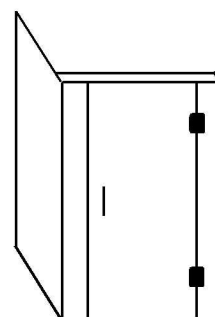

HINGE PANEL (RH) WIDTH 130mm / HEIGHT 2000mm

DOOR WIDTH 600mm / HEIGHT 2000mm

SIDE PANEL (LH) WIDTH 130mm / HEIGHT 2000mm

URBIS CORNER UC100100R -- 1000 x 1000

HINGE PANEL (RH) WIDTH 160mm / HEIGHT 2000mm

DOOR WIDTH 650mm / HEIGHT 2000mm

SIDE PANEL (LH) WIDTH 160mm / HEIGHT 2000mm

ENCLOSURE A

URBIS CORNER USC12090L -- 1200 x 900

URBIS CORNER USC120100L -- 1200 x 1000

HINGE PANEL (LH) WIDTH 250mm / HEIGHT 2000mm

DOOR WIDTH 650mm / HEIGHT 2000mm

SIDE PANEL (RH) WIDTH 250mm / HEIGHT 2000mm

ENCLOSURE J

URBIS CORNER USC12090R -- 1200 x 900

URBIS CORNER USC120100R -- 1200 x 1000

HINGE PANEL (RH) WIDTH 250mm / HEIGHT 2000mm

DOOR WIDTH 650mm / HEIGHT 2000mm

SIDE PANEL (LH) WIDTH 250mm / HEIGHT 2000mm