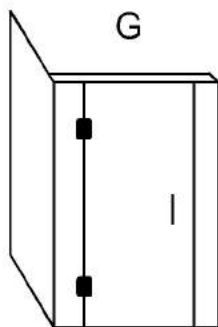

GLASS ENCLOSURE OPTIONS

GLASS THICKNESS: 10mm

DOOR WIDTH: 600, 650, 700mm

Dimensions to suit shower size and adjacent fixtures

GLASS HEIGHT: 2000mm. Custom Height optional

Custom Width optional

Sliding Door options not shown -- contact Impresa

CORNER SHOWER
GLASS ENCLOSURE OPTIONS

GLASS THICKNESS: 10mm

DOOR WIDTH: 600, 650, 700mm

Dimensions to suit shower size and adjacent fixtures

GLASS HEIGHT: 2000mm. Custom Height optional

Custom Width optional