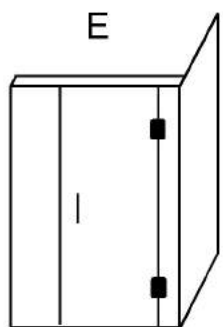

GLASS ENCLOSURE OPTIONS

GLASS THICKNESS: 10mm

DOOR WIDTH: 600, 650, 700mm

Dimensions to suit shower size and adjacent fixtures

GLASS HEIGHT: 2000mm. Custom Height optional

Custom Width optional

Sliding Door options not shown -- contact Impresa

CORNER SHOWER
GLASS ENCLOSURE OPTIONS

GLASS THICKNESS: 10mm

DOOR WIDTH: 600, 650, 700mm

Dimensions to suit shower size and adjacent fixtures

GLASS HEIGHT: 2000mm. Custom Height optional

Custom Width optional