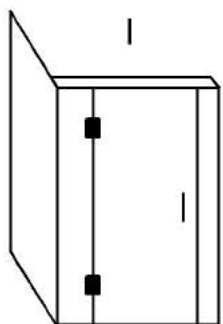

GLASS ENCLOSURE OPTIONS

GLASS THICKNESS: 10mm

DOOR WIDTH: 600, 650, 700mm

Dimensions to suit shower size and adjacent fixtures

GLASS HEIGHT: 2000mm. Custom Height optional

Custom Width optional

Sliding Door options not shown -- contact Impresa

CORNER SHOWER
GLASS ENCLOSURE OPTIONS

GLASS THICKNESS: 10mm

DOOR WIDTH: 600, 650, 700mm

Dimensions to suit shower size and adjacent fixtures

GLASS HEIGHT: 2000mm. Custom Height optional

Custom Width optional