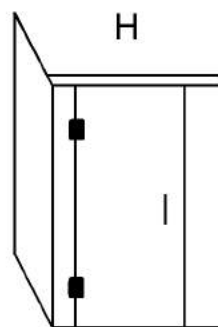

GLASS ENCLOSURE OPTIONS

GLASS THICKNESS: 10mm

DOOR WIDTH: 600, 650, 700mm

Dimensions to suit shower size and adjacent fixtures

GLASS HEIGHT: 2000mm. Custom Height optional

Custom Width optional

Sliding Door options not shown -- contact Impresa

CORNER SHOWER
GLASS ENCLOSURE OPTIONS

GLASS THICKNESS: 10mm

DOOR WIDTH: 600, 650, 700mm

Dimensions to suit shower size and adjacent fixtures

GLASS HEIGHT: 2000mm. Custom Height optional

Custom Width optional