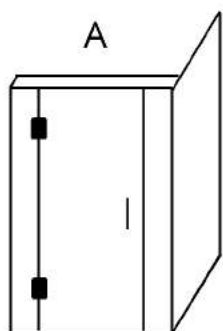

GLASS ENCLOSURE OPTIONS

GLASS THICKNESS: 10mm

DOOR WIDTH: 600, 650, 700mm

Dimensions to suit shower size and adjacent fixtures

GLASS HEIGHT: 2000mm. Custom Height optional

Custom Width optional

Sliding Door options not shown -- contact Impresa

CORNER SHOWER
GLASS ENCLOSURE OPTIONS

GLASS THICKNESS: 10mm

DOOR WIDTH: 600, 650, 700mm

Dimensions to suit shower size and adjacent fixtures

GLASS HEIGHT: 2000mm. Custom Height optional

Custom Width optional