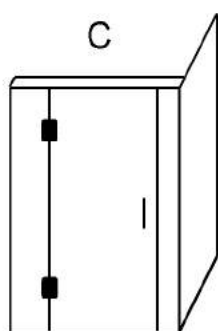

GLASS ENCLOSURE OPTIONS

GLASS THICKNESS: 10mm

DOOR WIDTH: 600, 650, 700mm

Dimensions to suit shower size and adjacent fixtures

GLASS HEIGHT: 2000mm. Custom Height optional

Custom Width optional

Sliding Door options not shown -- contact Impresa

CORNER SHOWER
GLASS ENCLOSURE OPTIONS

GLASS THICKNESS: 10mm

DOOR WIDTH: 600, 650, 700mm

Dimensions to suit shower size and adjacent fixtures

GLASS HEIGHT: 2000mm. Custom Height optional

Custom Width optional