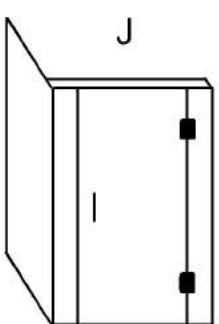

GLASS ENCLOSURE OPTIONS

GLASS THICKNESS: 10mm

DOOR WIDTH: 600, 650, 700mm

Dimensions to suit shower size and adjacent fixtures

GLASS HEIGHT: 2000mm. Custom Height optional

Custom Width optional

Sliding Door options not shown -- contact Impresa

CORNER SHOWER
GLASS ENCLOSURE OPTIONS

GLASS THICKNESS: 10mm

DOOR WIDTH: 600, 650, 700mm

Dimensions to suit shower size and adjacent fixtures

GLASS HEIGHT: 2000mm. Custom Height optional

Custom Width optional