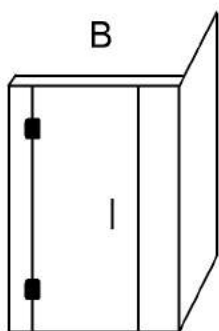

GLASS ENCLOSURE OPTIONS

GLASS THICKNESS: 10mm

DOOR WIDTH: 600, 650, 700mm

Dimensions to suit shower size and adjacent fixtures

GLASS HEIGHT: 2000mm. Custom Height optional

Custom Width optional

Sliding Door options not shown -- contact Impresa

CORNER SHOWER
GLASS ENCLOSURE OPTIONS

GLASS THICKNESS: 10mm

DOOR WIDTH: 600, 650, 700mm

Dimensions to suit shower size and adjacent fixtures

GLASS HEIGHT: 2000mm. Custom Height optional

Custom Width optional