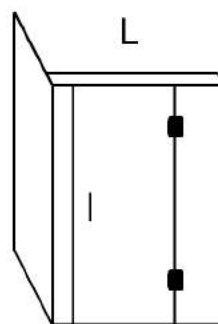

GLASS ENCLOSURE OPTIONS

GLASS THICKNESS: 10mm

DOOR WIDTH: 600, 650, 700mm

Dimensions to suit shower size and adjacent fixtures

GLASS HEIGHT: 2000mm. Custom Height optional

Custom Width optional

Sliding Door options not shown -- contact Impresa

CORNER SHOWER
GLASS ENCLOSURE OPTIONS

GLASS THICKNESS: 10mm

DOOR WIDTH: 600, 650, 700mm

Dimensions to suit shower size and adjacent fixtures

GLASS HEIGHT: 2000mm. Custom Height optional

Custom Width optional