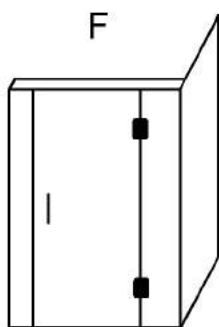

GLASS ENCLOSURE OPTIONS

GLASS THICKNESS: 10mm

DOOR WIDTH: 600, 650, 700mm

Dimensions to suit shower size and adjacent fixtures

GLASS HEIGHT: 2000mm. Custom Height optional

Custom Width optional

Sliding Door options not shown -- contact Impresa

CORNER SHOWER
GLASS ENCLOSURE OPTIONS

GLASS THICKNESS: 10mm

DOOR WIDTH: 600, 650, 700mm

Dimensions to suit shower size and adjacent fixtures

GLASS HEIGHT: 2000mm. Custom Height optional

Custom Width optional