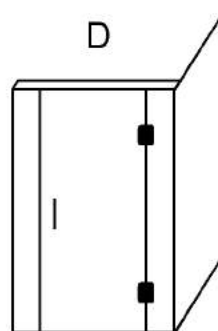

GLASS ENCLOSURE OPTIONS

GLASS THICKNESS: 10mm

DOOR WIDTH: 600, 650, 700mm

Dimensions to suit shower size and adjacent fixtures

GLASS HEIGHT: 2000mm. Custom Height optional

Custom Width optional

Sliding Door options not shown -- contact Impresa

CORNER SHOWER
GLASS ENCLOSURE OPTIONS

GLASS THICKNESS: 10mm

DOOR WIDTH: 600, 650, 700mm

Dimensions to suit shower size and adjacent fixtures

GLASS HEIGHT: 2000mm. Custom Height optional

Custom Width optional