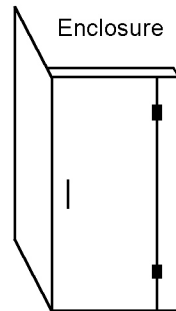

Alcove Tray

Enclosure O

Enclosure P

Alcove Tray

Code No.	Tray Size
USA12090L	1200 x 900
USA120100L	1200 x 1000

Code No.	Tray Size
USA12090R	1200 x 900
USA120100R	1200 x 1000

URBIS
stainless

STANDARD SIZES LIST

corner shower

CORNER TRAY AND GLASS ENCLOSURES

GLASS THICKNESS: 10mm

DOOR WIDTH: 600mm / 650mm

CHANNEL-DRAIN POSITION – As shown by dotted lines

GLASS HEIGHT: 1996mm Nominal

DOOR POSITION: Centred or as shown

WASTE-OUTLET POSITION – Centre of channel

Square Tray

Enclosure M

Square Tray

Code No.	Tray Size
USC9090L	900 x 900
USC100100L	1000 x 1000

Code No.	Tray Size
USC9090R	900 x 900
USC100100R	1000 x 1000

Corner Tray

Enclosure A

Corner Tray

Code No.	Tray Size
USC12090L	1200 x 900
USC120100L	1200 x 1000

Code No.	Tray Size
USC12090R	1200 x 900
USC120100R	1200 x 1000