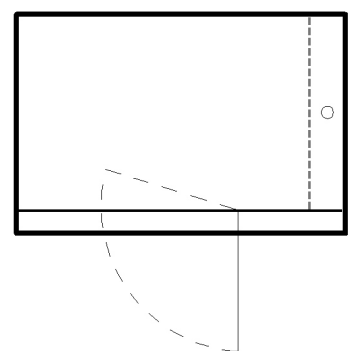

DOOR POSITION: Centred or as shown

WASTE-OUTLET POSITION -- Centre of channel

Square Tray

Enclosure U

Enclosure

Square Tray

Code No.	Tray Size
USA9090L	900 x 900
USA100100L	1000 x 1000

Code No.	Tray Size
USA9090R	900 x 900
USA100100R	1000 x 1000

Alcove Tray

Enclosure O

Enclosure P

Alcove Tray

Code No.	Tray Size
USA12090L	1200 x 900
USA120100L	1200 x 1000

Code No.	Tray Size
USA12090R	1200 x 900
USA120100R	1200 x 1000

URBIS
stainless

STANDARD SIZES LIST

corner shower

CORNER TRAY AND GLASS ENCLOSURES

GLASS THICKNESS: 10mm

DOOR WIDTH: 600mm / 650mm

CHANNEL-DRAIN POSITION – As shown by dotted lines

GLASS HEIGHT: 1996mm Nominal

DOOR POSITION: Centred or as shown

WASTE-OUTLET POSITION – Centre of channel

Square Tray

Enclosure M

Square Tray

Code No.	Tray Size
USC9090L	900 x 900
USC100100L	1000 x 1000

Code No.	Tray Size
USC9090R	900 x 900
USC100100R	1000 x 1000

Corner Tray