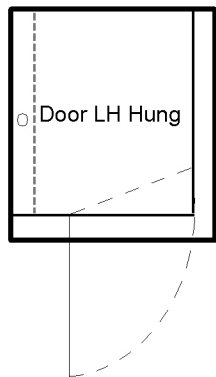

Alcove Tray

Enclosure O

Enclosure P

Alcove Tray

Code No.	Tray Size
USA12090L	1200 x 900
USA120100L	1200 x 1000

Code No.	Tray Size
USA12090R	1200 x 900
USA120100R	1200 x 1000

URBIS
stainless

STANDARD SIZES LIST

corner shower

CORNER TRAY AND GLASS ENCLOSURES

GLASS THICKNESS: 10mm

DOOR WIDTH: 600mm / 650mm

CHANNEL-DRAIN POSITION – As shown by dotted lines

GLASS HEIGHT: 1996mm Nominal

DOOR POSITION: Centred or as shown

WASTE-OUTLET POSITION – Centre of channel

Square Tray

Enclosure M

Square Tray

Code No.	Tray Size
USC9090L	900 x 900
USC100100L	1000 x 1000

Code No.	Tray Size
USC9090R	900 x 900
USC100100R	1000 x 1000

Corner Tray

Enclosure A

Corner Tray

Code No.	Tray Size
USC12090L	1200 x 900
USC120100L	1200 x 1000

Code No.	Tray Size
USC12090R	1200 x 900
USC120100R	1200 x 1000