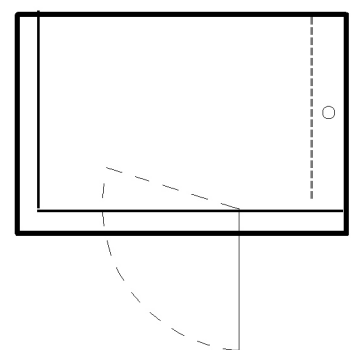

corner shower

CORNER TRAY AND GLASS ENCLOSURES

GLASS THICKNESS: 10mm

DOOR WIDTH: 600mm / 650mm

CHANNEL-DRAIN POSITION – As shown by dotted lines

GLASS HEIGHT: 1996mm Nominal

DOOR POSITION: Centred or as shown

WASTE-OUTLET POSITION – Centre of channel

Square Tray

Enclosure M

Square Tray

Code No.	Tray Size
USC9090L	900 x 900
USC100100L	1000 x 1000

Code No.	Tray Size
USC9090R	900 x 900
USC100100R	1000 x 1000

Corner Tray

Enclosure A

Corner Tray

Code No.	Tray Size
USC12090L	1200 x 900
USC120100L	1200 x 1000

Code No.	Tray Size
USC12090R	1200 x 900
USC120100R	1200 x 1000