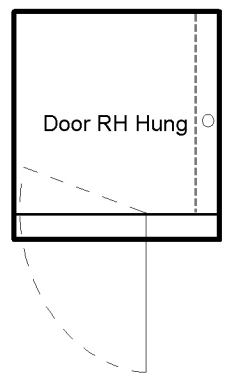

URBIS
stainless

STANDARD SIZES LIST

alcove shower

ALCOVE TRAY AND GLASS ENCLOSURES

GLASS THICKNESS: 10mm

DOOR WIDTH: 600mm / 650mm

CHANNEL-DRAIN POSITION -- As shown by dotted lines

GLASS HEIGHT: 1996mm Nominal

DOOR POSITION: Centred or as shown

WASTE-OUTLET POSITION -- Centre of channel

Square Tray

Enclosure U

Enclosure

Square Tray

Code No.	Tray Size
USA9090L	900 x 900
USA100100L	1000 x 1000

Code No.	Tray Size
USA9090R	900 x 900
USA100100R	1000 x 1000

Alcove Tray

Enclosure O

Enclosure P

Alcove Tray

Code No.	Tray Size
USA12090L	1200 x 900
USA120100L	1200 x 1000

Code No.	Tray Size
USA12090R	1200 x 900
USA120100R	1200 x 1000

URBIS
stainless

STANDARD SIZES LIST

corner shower

CORNER TRAY AND GLASS ENCLOSURES

GLASS THICKNESS: 10mm

DOOR WIDTH: 600mm / 650mm

CHANNEL-DRAIN POSITION – As shown by dotted lines

GLASS HEIGHT: 1996mm Nominal

DOOR POSITION: Centred or as shown