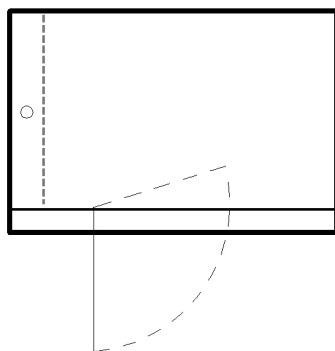

URBIS
stainless

STANDARD SIZES LIST

alcove shower

ALCOVE TRAY AND GLASS ENCLOSURES

GLASS THICKNESS: 10mm

DOOR WIDTH: 600mm / 650mm

CHANNEL-DRAIN POSITION -- As shown by dotted lines

GLASS HEIGHT: 1996mm Nominal

DOOR POSITION: Centred or as shown

WASTE-OUTLET POSITION -- Centre of channel

Square Tray

Enclosure U

Enclosure

Square Tray

Code No.	Tray Size
USA9090L	900 x 900
USA100100L	1000 x 1000

Code No.	Tray Size
USA9090R	900 x 900
USA100100R	1000 x 1000

Alcove Tray

Enclosure O

Enclosure P

Alcove Tray

Code No.	Tray Size
USA12090L	1200 x 900
USA120100L	1200 x 1000

Code No.	Tray Size
USA12090R	1200 x 900
USA120100R	1200 x 1000

URBIS
stainless

STANDARD SIZES LIST

corner shower

CORNER TRAY AND GLASS ENCLOSURES

GLASS THICKNESS: 10mm

DOOR WIDTH: 600mm / 650mm

CHANNEL-DRAIN POSITION – As shown by dotted lines

GLASS HEIGHT: 1996mm Nominal

DOOR POSITION: Centred or as shown