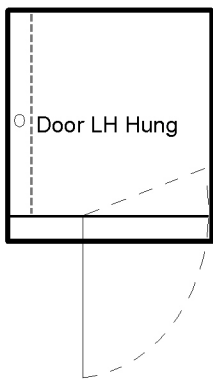

URBIS
stainless

STANDARD SIZES LIST

alcove shower

ALCOVE TRAY AND GLASS ENCLOSURES

GLASS THICKNESS: 10mm

DOOR WIDTH: 600mm / 650mm

CHANNEL-DRAIN POSITION -- As shown by dotted lines

GLASS HEIGHT: 1996mm Nominal

DOOR POSITION: Centred or as shown

WASTE-OUTLET POSITION -- Centre of channel

Square Tray

Enclosure U

Enclosure

Square Tray

Code No.	Tray Size
USA9090L	900 x 900
USA100100L	1000 x 1000

Code No.	Tray Size
USA9090R	900 x 900
USA100100R	1000 x 1000

corner shower

CORNER TRAY AND GLASS ENCLOSURES

GLASS THICKNESS: 10mm

DOOR WIDTH: 600mm / 650mm

CHANNEL-DRAIN POSITION – As shown by dotted lines

GLASS HEIGHT: 1996mm Nominal

DOOR POSITION: Centred or as shown

Enclosure A

Corner Tray

Code No.	Tray Size
USC12090L	1200 x 900
USC120100L	1200 x 1000

Code No.	Tray Size
USC12090R	1200 x 900
USC120100R	1200 x 1000