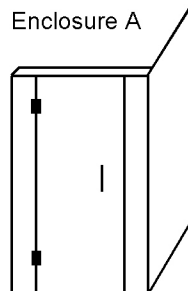

URBIS
stainless

STANDARD SIZES LIST

alcove shower

ALCOVE TRAY AND GLASS ENCLOSURES

GLASS THICKNESS: 10mm

DOOR WIDTH: 600mm / 650mm

CHANNEL-DRAIN POSITION -- As shown by dotted lines

GLASS HEIGHT: 1996mm Nominal

corner shower

CORNER TRAY AND GLASS ENCLOSURES

GLASS THICKNESS: 10mm

DOOR WIDTH: 600mm / 650mm

CHANNEL-DRAIN POSITION – As shown by dotted lines

GLASS HEIGHT: 1996mm Nominal

DOOR POSITION: Centred or as shown

WASTE-OUTLET POSITION – Centre of channel

Square Tray

Enclosure M

Square Tray

Code No.	Tray Size
USC9090L	900 x 900
USC100100L	1000 x 1000

Code No.	Tray Size
USC9090R	900 x 900
USC100100R	1000 x 1000

Corner Tray

Enclosure A

Corner Tray

Code No.	Tray Size
USC12090L	1200 x 900
USC120100L	1200 x 1000

Code No.	Tray Size
USC12090R	1200 x 900
USC120100R	1200 x 1000