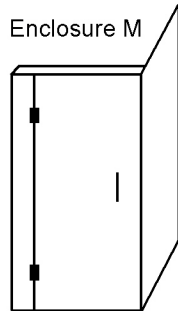

Alcove Tray

Enclosure O

Enclosure P

Alcove Tray

Code No.	Tray Size
USA12090L	1200 x 900
USA120100L	1200 x 1000

Code No.	Tray Size
USA12090R	1200 x 900
USA120100R	1200 x 1000

URBIS
stainless

STANDARD SIZES LIST

corner shower

CORNER TRAY AND GLASS ENCLOSURES

GLASS THICKNESS: 10mm

DOOR WIDTH: 600mm / 650mm

CHANNEL-DRAIN POSITION – As shown by dotted lines

GLASS HEIGHT: 1996mm Nominal

DOOR POSITION: Centred or as shown

WASTE-OUTLET POSITION – Centre of channel

Square Tray

Enclosure M

Square Tray

Code No.	Tray Size
USC9090L	900 x 900
USC100100L	1000 x 1000

Code No.	Tray Size
USC9090R	900 x 900
USC100100R	1000 x 1000

Corner Tray

Enclosure A

Corner Tray

Code No.	Tray Size
USC12090L	1200 x 900
USC120100L	1200 x 1000

Code No.	Tray Size
USC12090R	1200 x 900
USC120100R	1200 x 1000