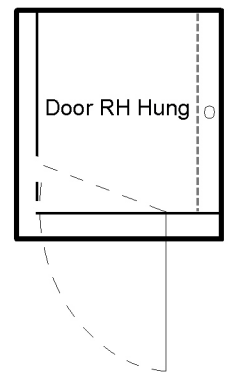

corner shower

CORNER TRAY AND GLASS ENCLOSURES

GLASS THICKNESS: 10mm

DOOR WIDTH: 600mm / 650mm

CHANNEL-DRAIN POSITION – As shown by dotted lines

GLASS HEIGHT: 1996mm Nominal

DOOR POSITION: Centred or as shown

WASTE-OUTLET POSITION – Centre of channel

Square Tray

Enclosure M

Square Tray

Code No.	Tray Size
USC9090L	900 x 900
USC100100L	1000 x 1000

Code No.	Tray Size
USC9090R	900 x 900
USC100100R	1000 x 1000

Corner Tray

Enclosure A

Corner Tray

Code No.	Tray Size
USC12090L	1200 x 900
USC120100L	1200 x 1000

Code No.	Tray Size
USC12090R	1200 x 900
USC120100R	1200 x 1000