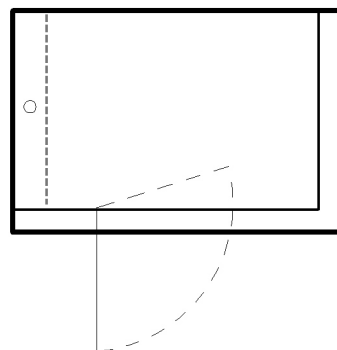

corner shower

CORNER TRAY AND GLASS ENCLOSURES

GLASS THICKNESS: 10mm

DOOR WIDTH: 600mm / 650mm

CHANNEL-DRAIN POSITION – As shown by dotted lines

GLASS HEIGHT: 1996mm Nominal

DOOR POSITION: Centred or as shown

WASTE-OUTLET POSITION – Centre of channel

Square Tray

Enclosure M

Square Tray

Code No.	Tray Size
USC9090L	900 x 900
USC100100L	1000 x 1000

Code No.	Tray Size
USC9090R	900 x 900
USC100100R	1000 x 1000

Corner Tray

Enclosure A

Corner Tray

Code No.	Tray Size
USC12090L	1200 x 900
USC120100L	1200 x 1000

Code No.	Tray Size
USC12090R	1200 x 900
USC120100R	1200 x 1000