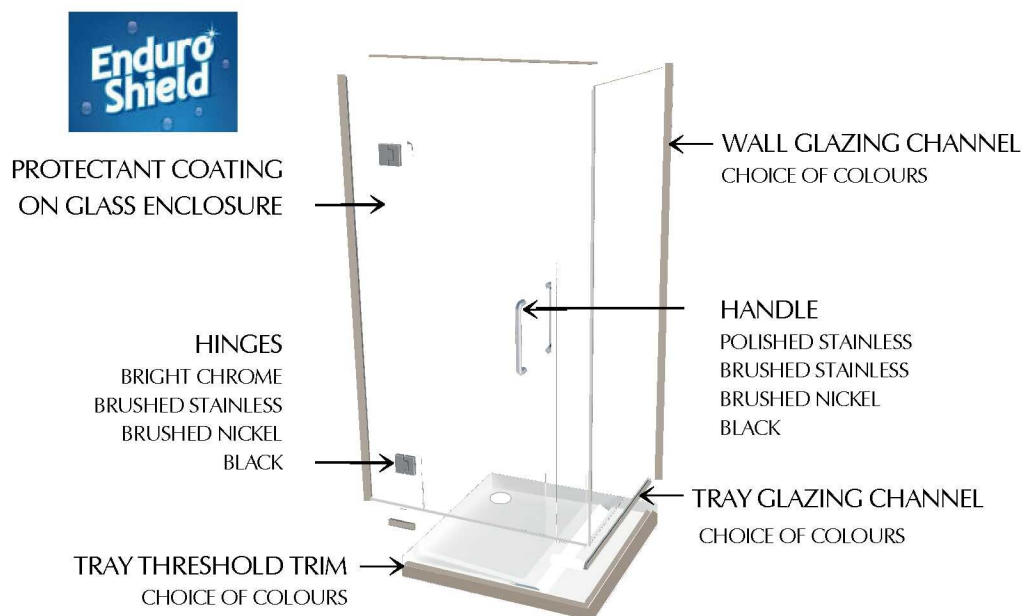

# Encore

WHITE, CERAMIC-COATED TRAY & GLASS ENCLOSURE

CORNER DRAIN

# Encore

Encore shower trays feature a white, hard-wearing, ceramic-infused paint coating, with a **corner drain** and stainless steel grate.

The tray is partnered with a frameless-glass enclosure.

Simple DIY installation for all bathrooms.

Suitable for Tiled walls, Seratone, Hardiglaze, and any other wet-wall panels.

Corner & Alcove shower sizes - 900 x 900, 1000 x 1000, 1200 x 900, 1200 x 1000mm.

## TRAY TRIM & GLAZING CHANNEL COLOUR OPTIONS