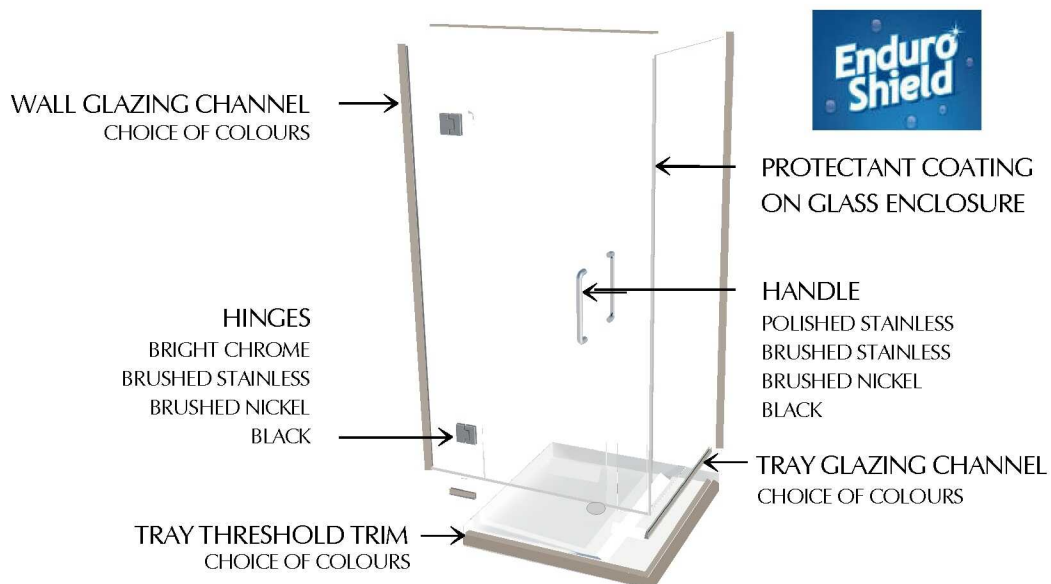

Ovation

WHITE, CERAMIC-COATED TRAY
WITH GLASS ENCLOSURE

CENTRE DRAIN

Ovation

Ovation shower trays feature a white, hard-wearing, ceramic-infused paint coating, with a **centre drain** and stainless steel grate.

The tray is partnered with a frameless-glass enclosure.

Simple DIY installation for all bathrooms.

Suitable for Tiled walls, Seratone, Hardiglaze, and any other wet-wall panels.

Corner & Alcove shower sizes - 900 x 900, 1000 x 1000, 1200 x 900, 1200 x 1000mm.

TRAY TRIM & GLAZING CHANNEL COLOUR OPTIONS

GUARANTEE

25-YEAR LEAKPROOF | 10-YEAR SURFACE