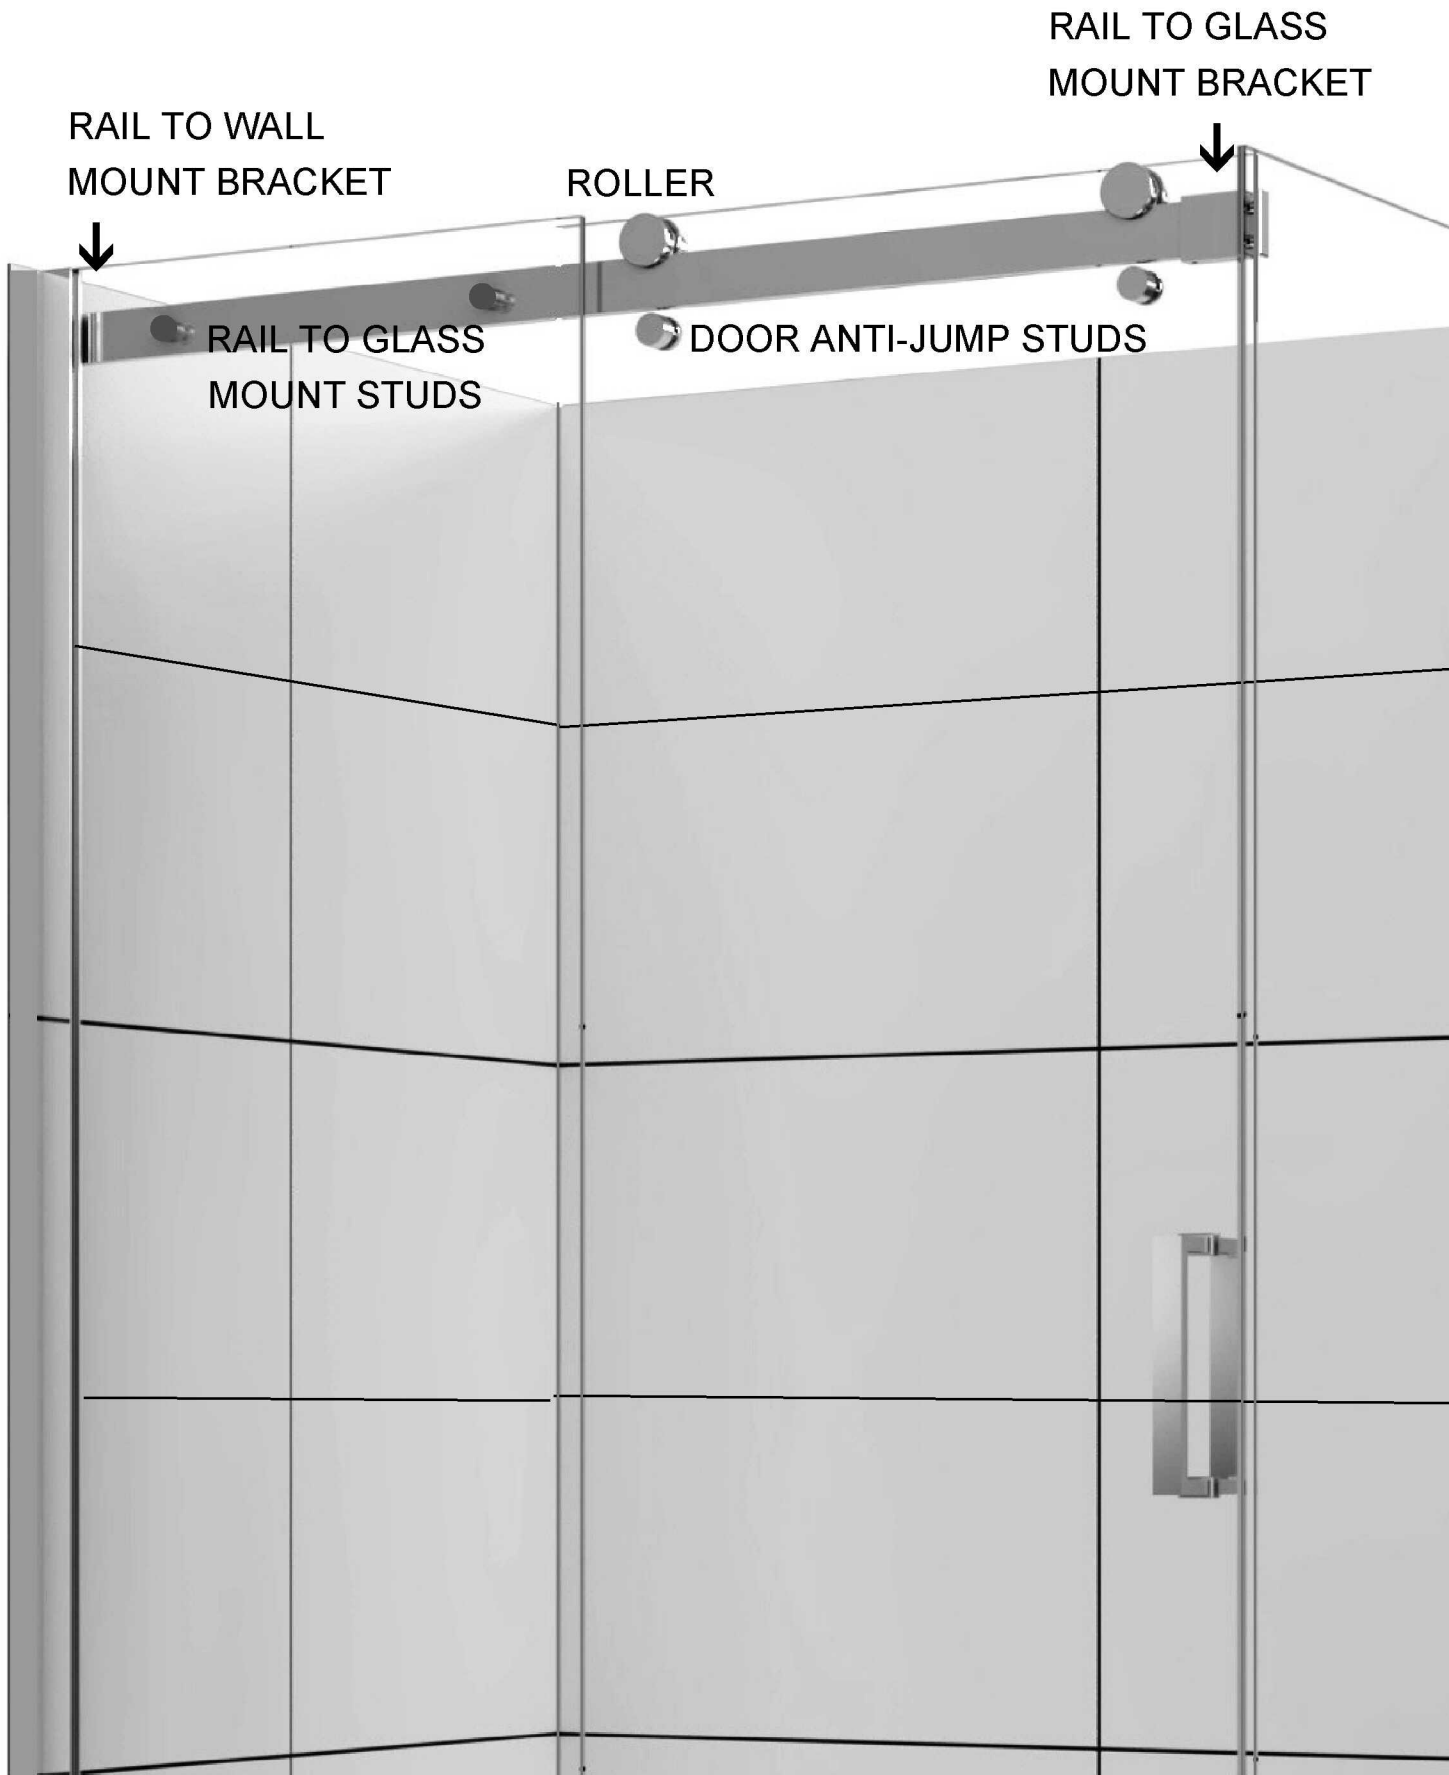

# METRO SHOWER

SLIDING DOOR ENCLOSURE

# SLIDING DOOR HARDWARE

RAIL TO WALL  
MOUNT BRACKET

RAIL TO GLASS  
MOUNT BRACKET

ROLLER

RAIL TO GLASS  
MOUNT STUDS

DOOR ANTI-JUMP STUDS